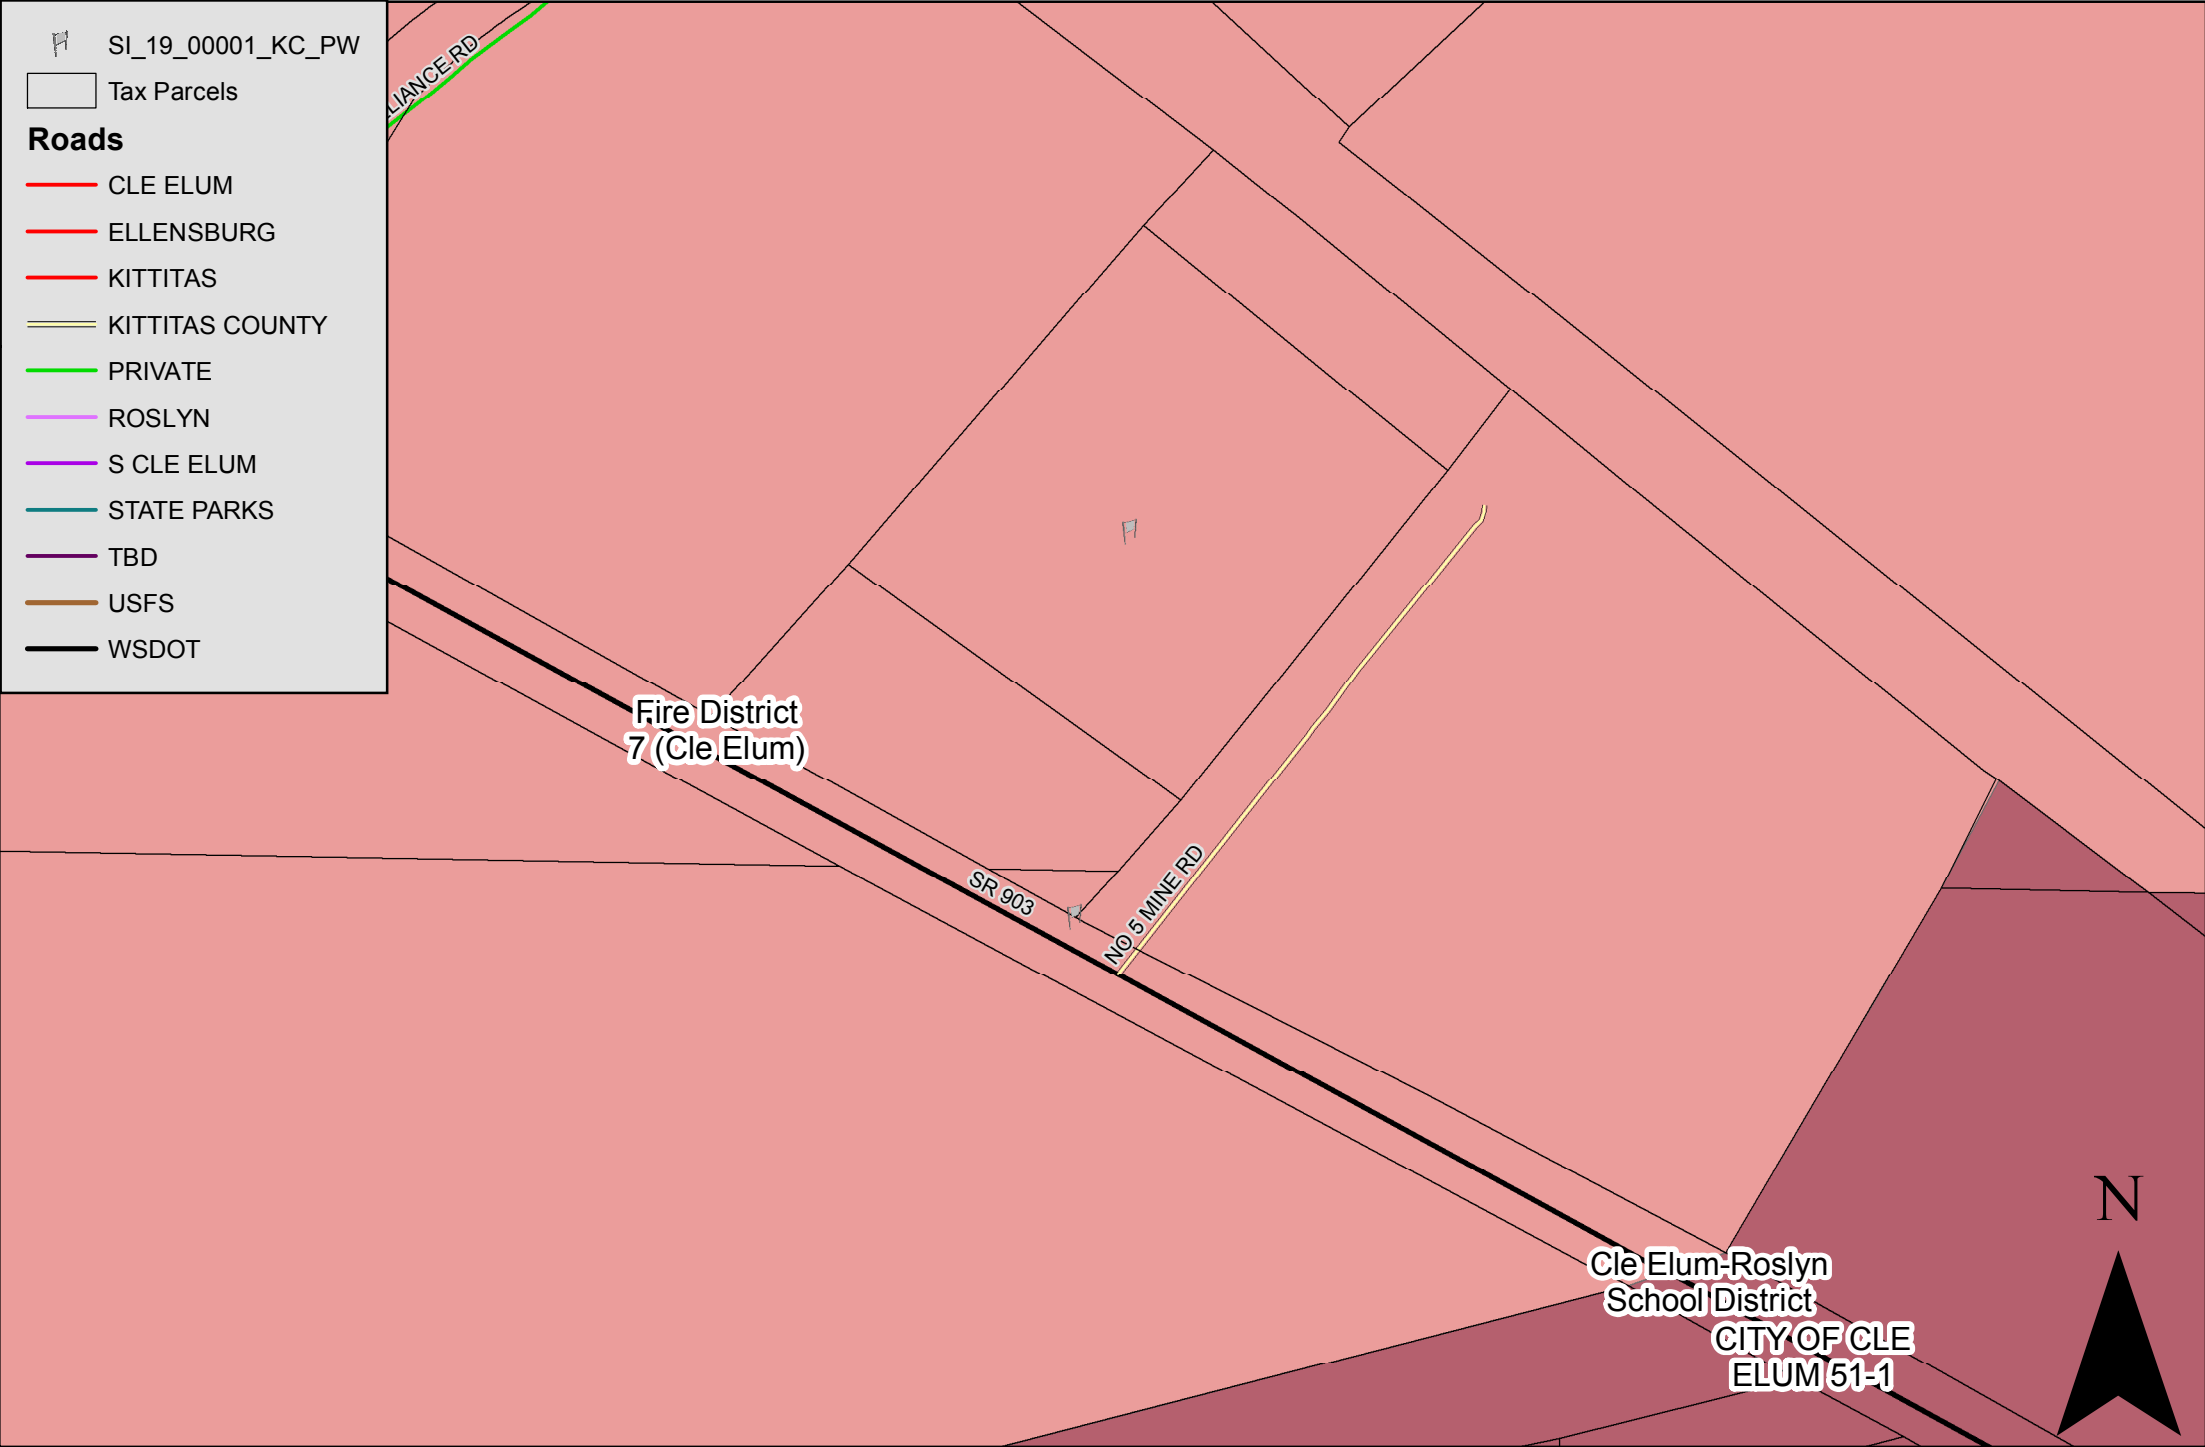

KC PW Sign

1:2,500

School and Fire Districts